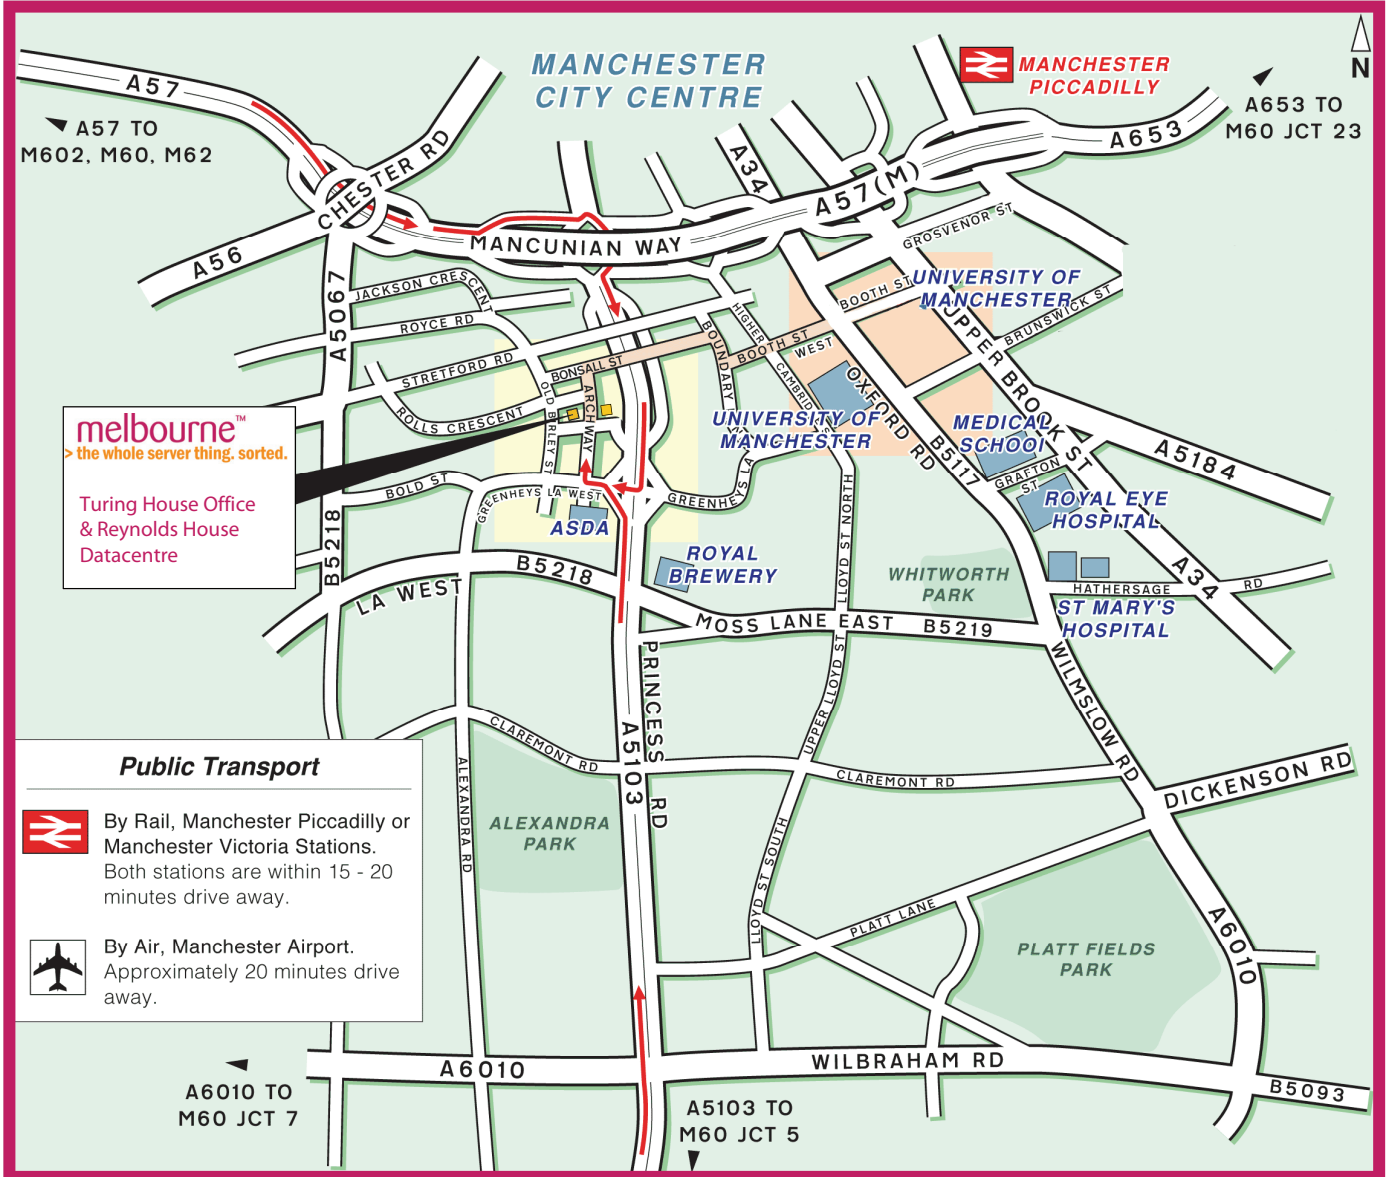

Office and Datacentre
 Map and Directions

melbourne™
 > the whole server thing. sorted.
 Turing House Office
 & Reynolds House
 Datacentre

Public Transport

-  By Rail, Manchester Piccadilly or Manchester Victoria Stations. Both stations are within 15 - 20 minutes drive away.
-  By Air, Manchester Airport. Approximately 20 minutes drive away.

CLOSE-UP

Datacentre
 Reynolds House
 Manchester Technopark,
 Archway
 MANCHESTER
 M15 5RL

Office and Datacentre
 Turing House
 Manchester Technopark
 Archway
 MANCHESTER
 M15 5RL